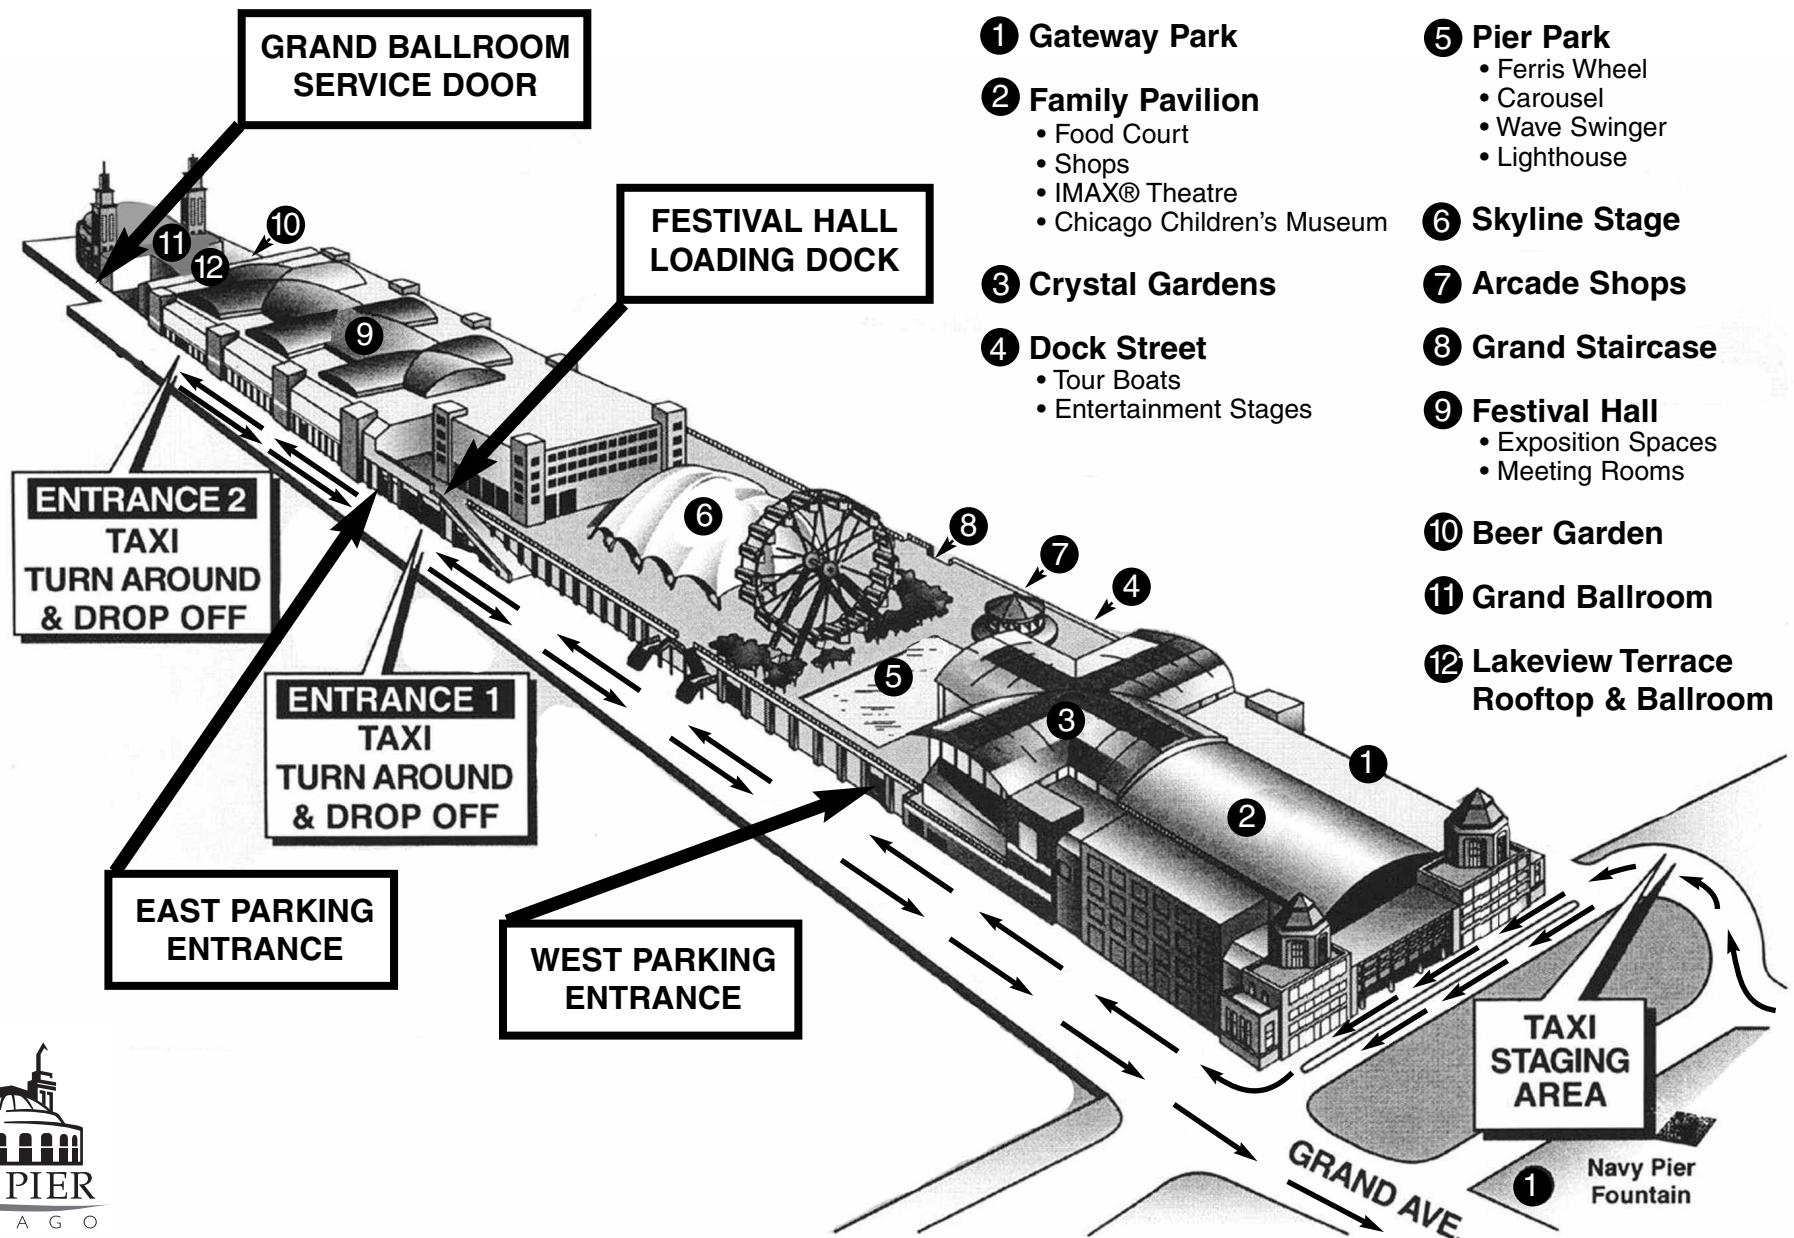

# NAVY PIER®

## EVENT PARKING & ATTRACTION LOCATION MAP

- 1 Gateway Park**
- 2 Family Pavilion**
  - Food Court
  - Shops
  - IMAX® Theatre
  - Chicago Children's Museum
- 3 Crystal Gardens**
- 4 Dock Street**
  - Tour Boats
  - Entertainment Stages
- 5 Pier Park**
  - Ferris Wheel
  - Carousel
  - Wave Swinger
  - Lighthouse
- 6 Skyline Stage**
- 7 Arcade Shops**
- 8 Grand Staircase**
- 9 Festival Hall**
  - Exposition Spaces
  - Meeting Rooms
- 10 Beer Garden**
- 11 Grand Ballroom**
- 12 Lakeview Terrace Rooftop & Ballroom**